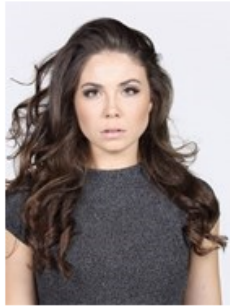

Emma Paunil

Ph: [REDACTED]

Height:	5ft 4in	Dress:	4 US
Weight:	138 lbs	Shirt:	Medium
Eye color:	Hazel	Chest:	34 in
Hair color:	Brown	Waist:	26 in
Hair style:	Long - Wavy	Hips:	38 in
Ethnicity:	Other	Pant:	6 US
Skin color:	Olive	Shoe:	6.5 US

Film

Positive	Lead	Avai d Amico
The Real Gossip Queens of Tucson	Starring	Avai d Amico
The Tiny House Movie	Supporting	Avai d Amico
The Education of Bobby	Supporting	Colin Anson
When I Sing	Day Player	Robin U. Russin